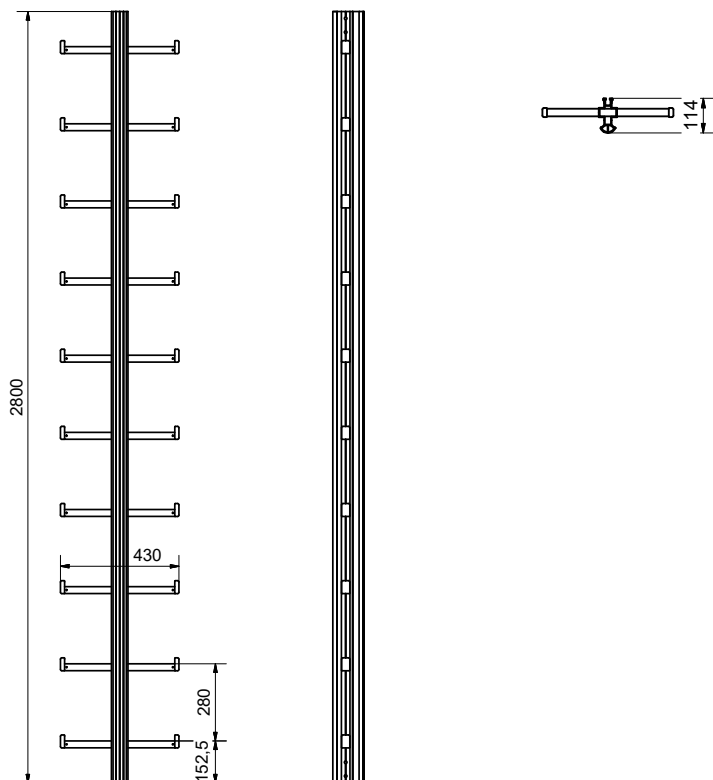

Description

The Mastladder is a vertical Securail 2016 equipped with fixed rungs, crimped into the mast. Usable with the Granvia 4 guided fall arrester, the user can move freely and safely upwards or downwards. This ladder type is particularly well suited for applications where a discreet solution is required, antennas, electrical towers or wind turbines.

Material

Anodized aluminium EN AW 6060 T66

Conforme à EN353-1:2014
MADE IN EU

Advantages

- Easy use
- Trolley equipped with an energy absorber
- Possibility of custom made solutions by the Fallprotec engineering department